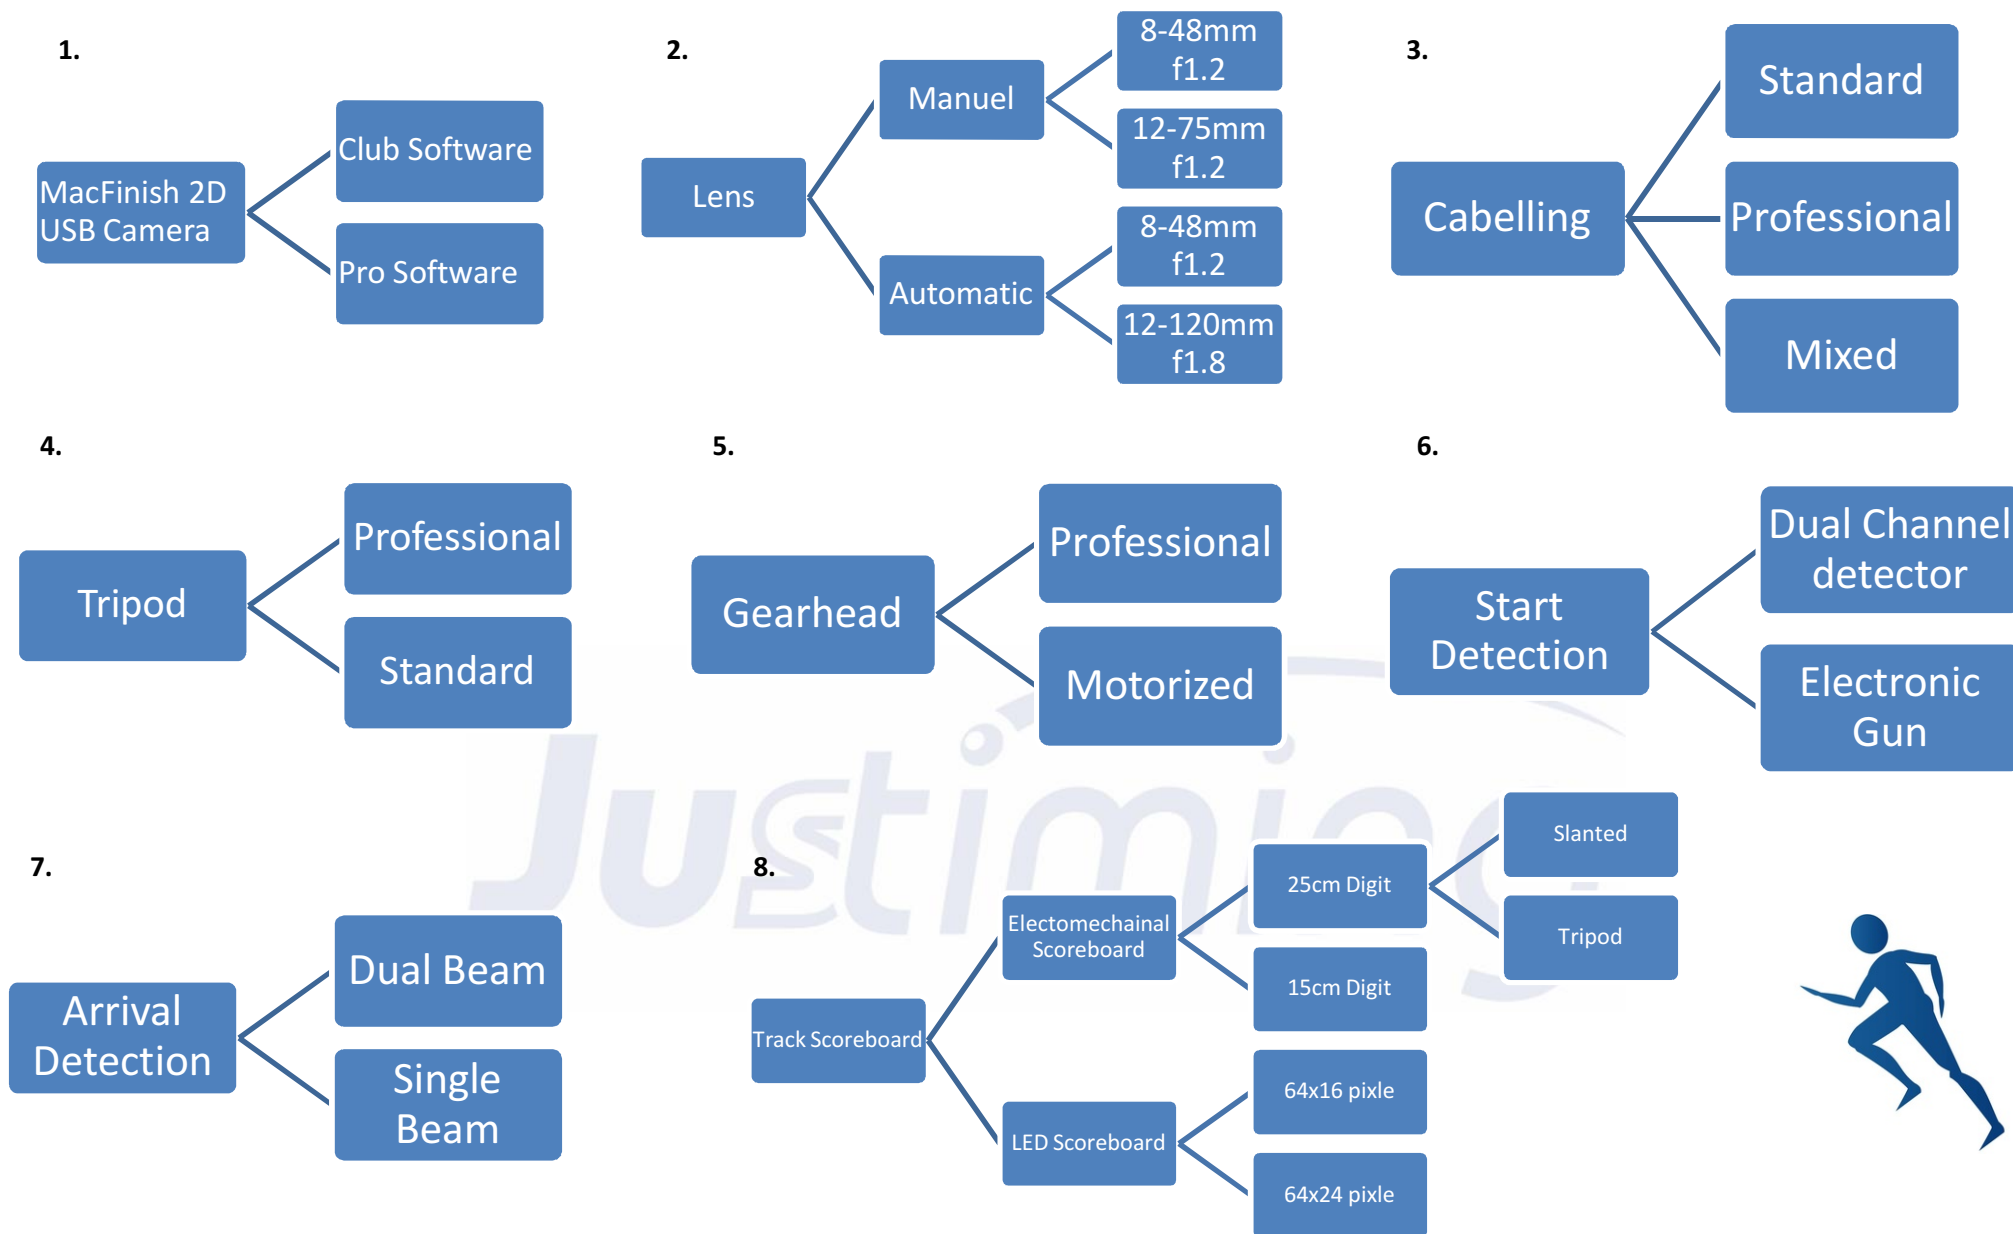

## What do I need in my Photo Finish System?

There are many different options that you can have to fully customise your photo finish package, which will allow you to accurately meet for the needs of your club and track. Here is a step by step guide showing you the important components of a photo finish system and the different options you have for each.